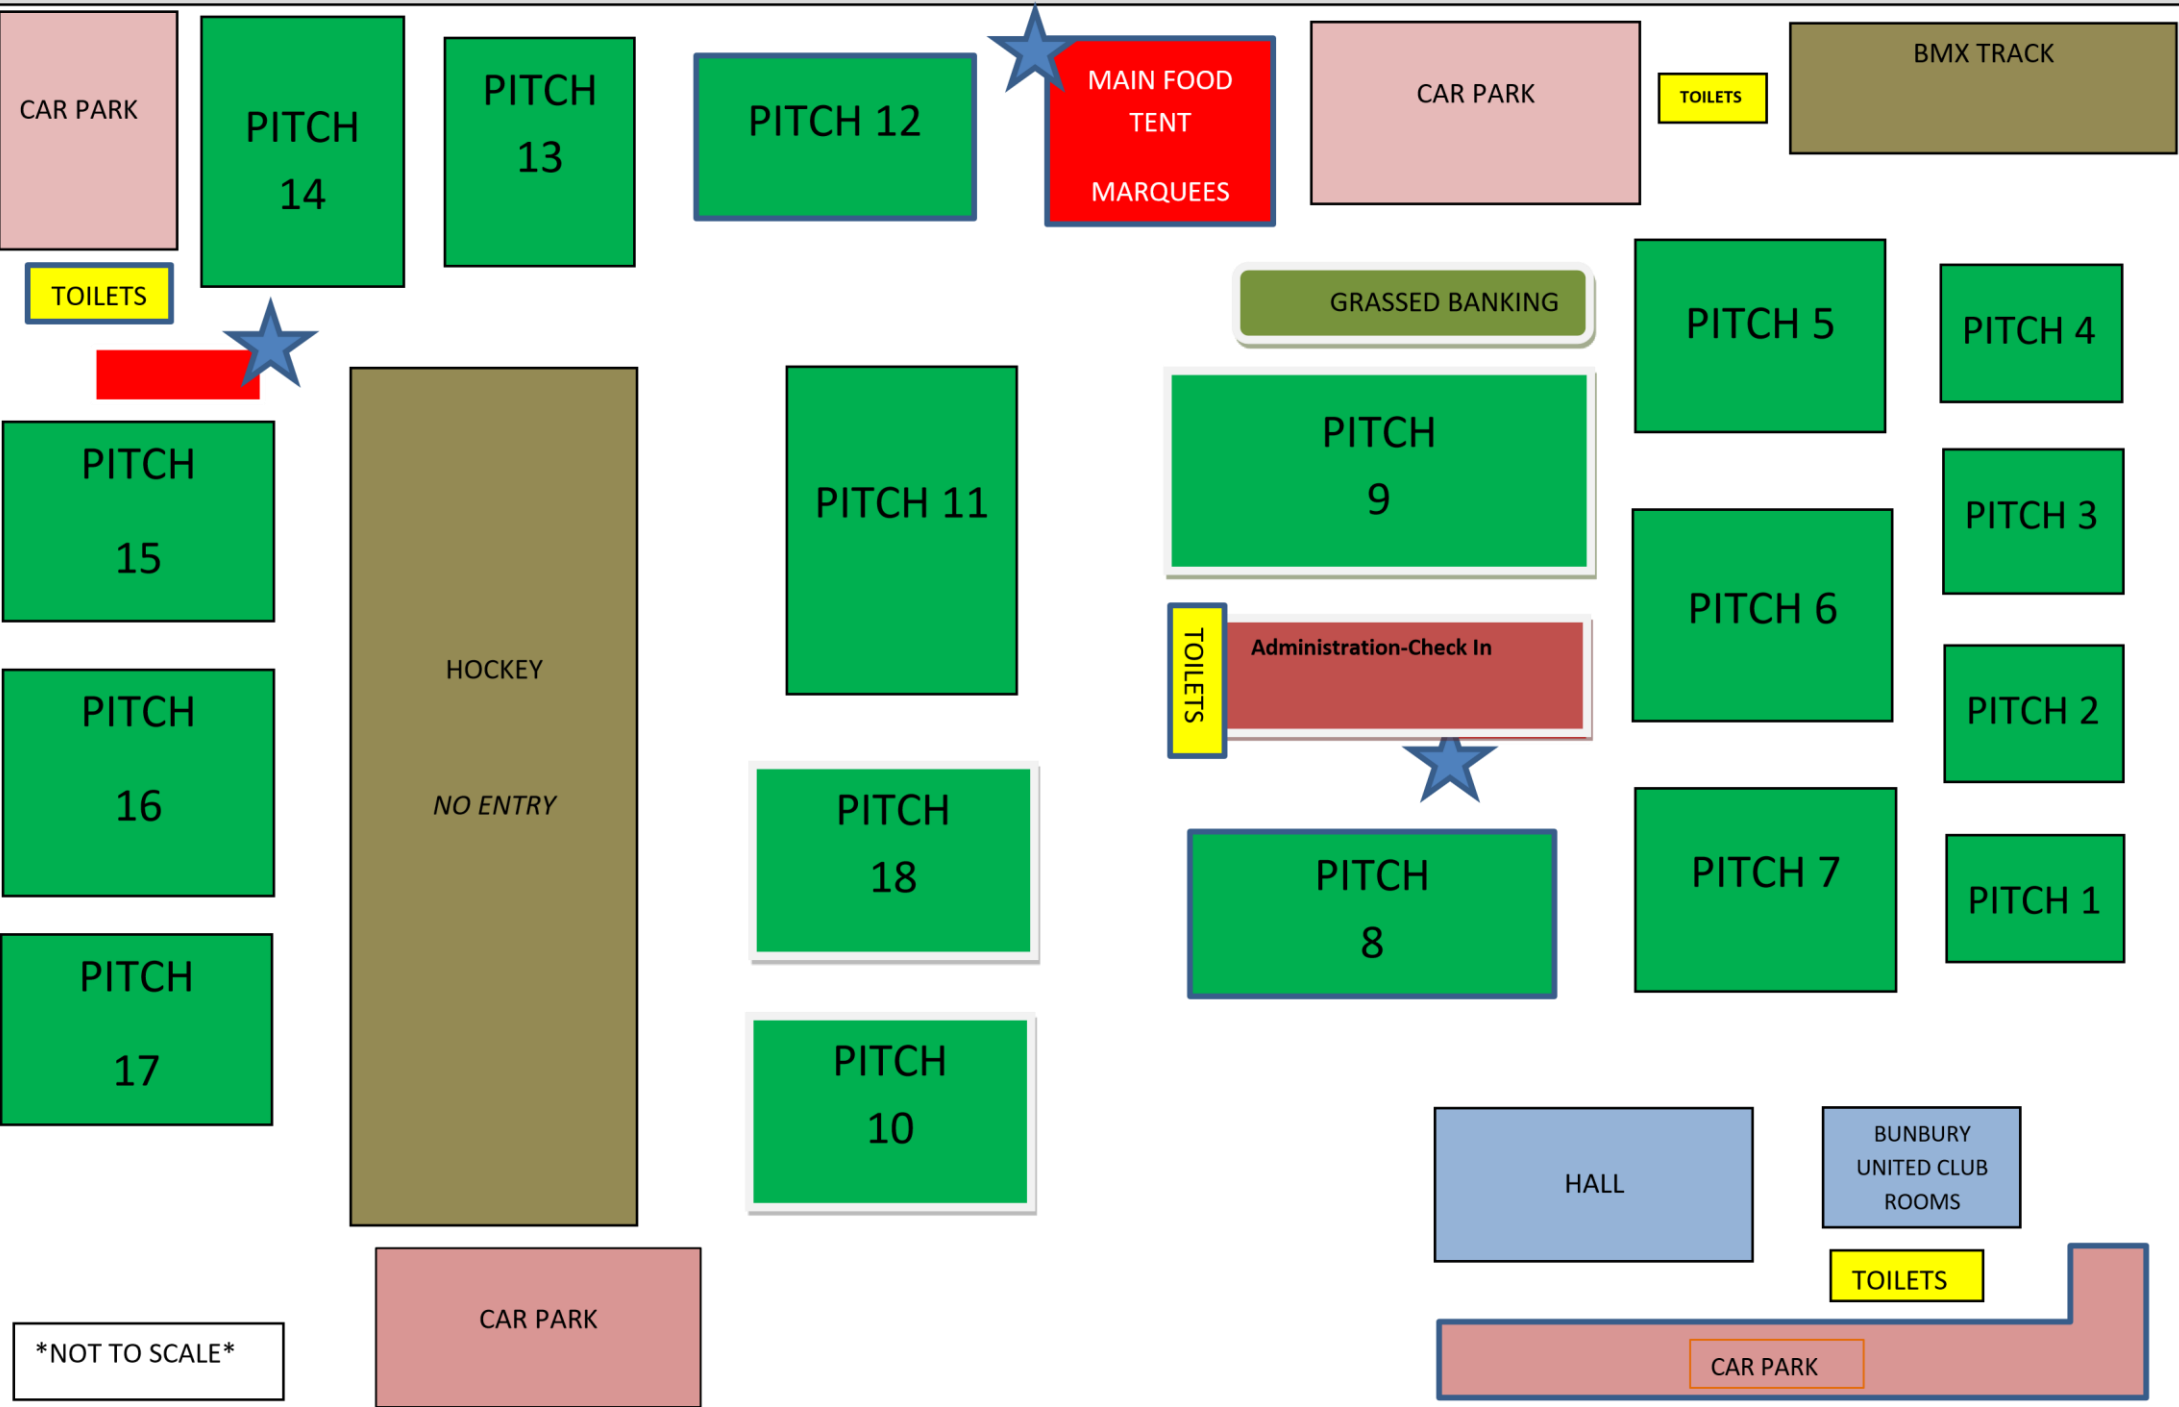

PITCH MAP

ROTARY AVE

NOT TO SCALE

PARADE RD